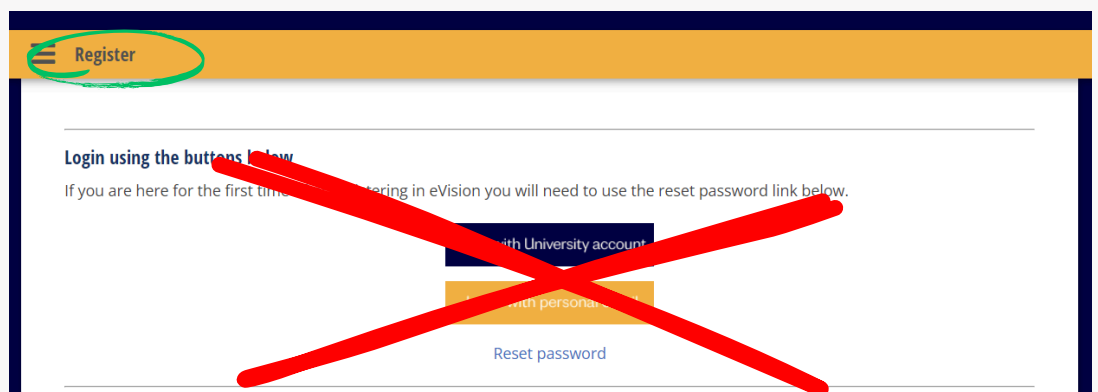

# Applying for accommodation as an Otago Polytechnic or Pathway | Te Huarahi student

Click [here](#) to go to the webpage to apply:

Then, click on the link here

Then, click on **Register** to get started